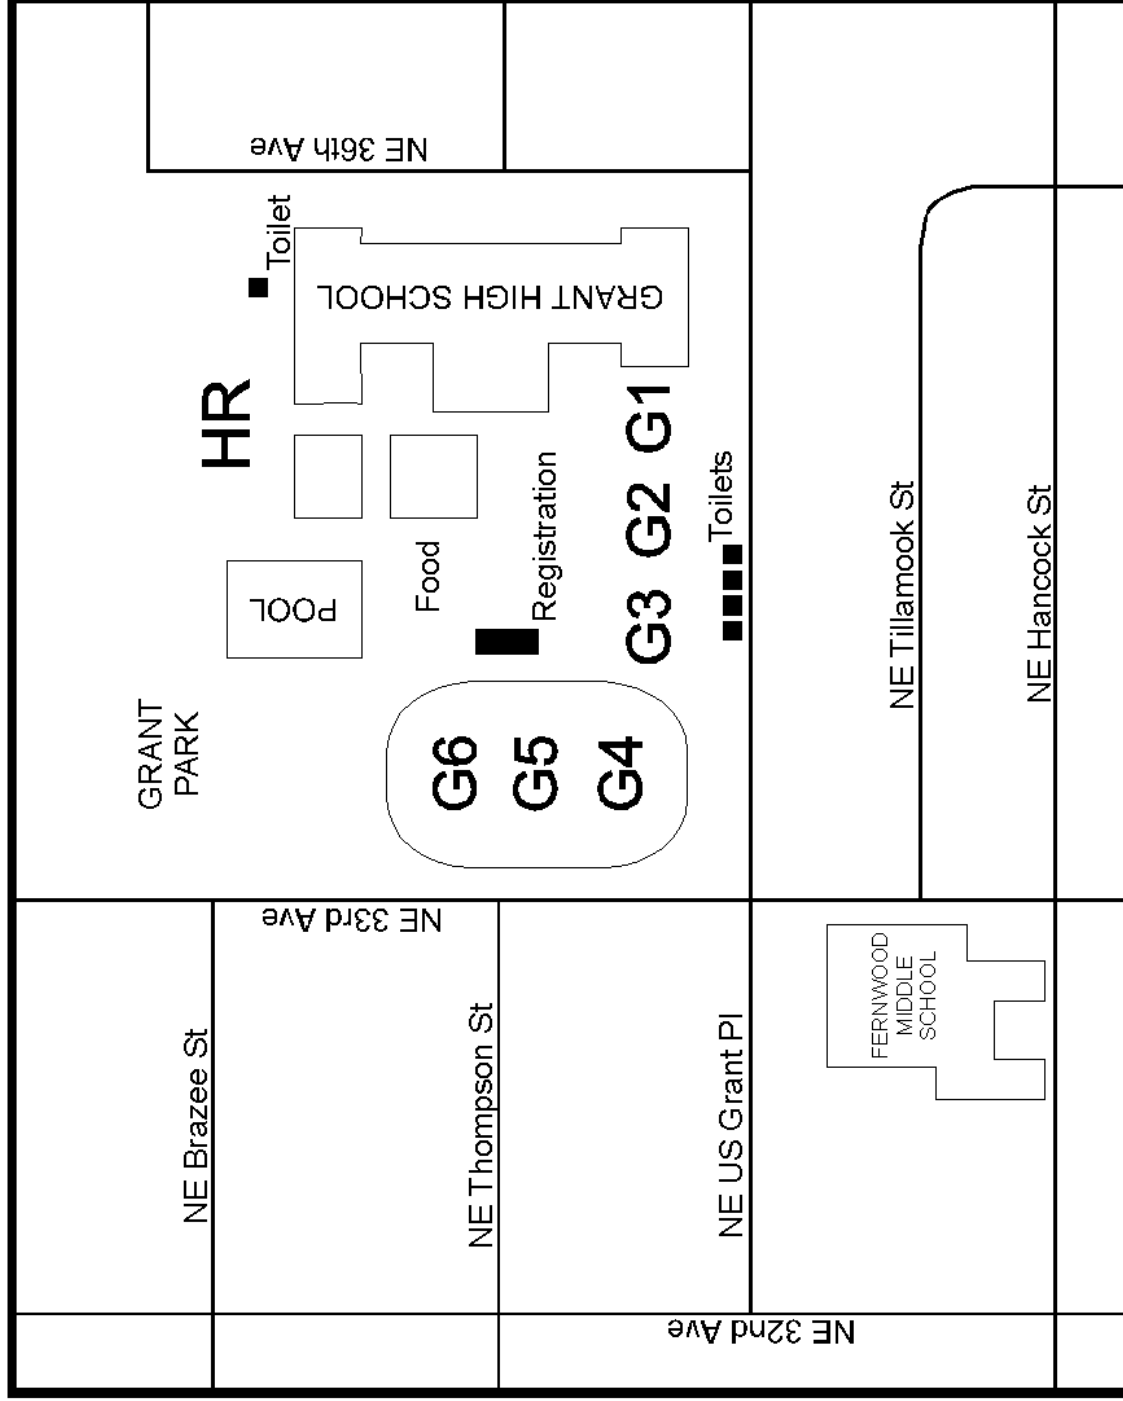

NATHAN THOMAS 6 v 6 FALL TOURNAMENT

N.E. PORTLAND

- From I-84 going west:
43rd Ave. Exit
Left on NE Halsey St.
Right on NE 39th Ave.
(Right lane)
- Left on NE Broadway
Right on NE 33rd Ave.
- From I-84 going east:
33rd Ave. Exit
Left on NE 33rd Ave.

TOURNAMENT AREA