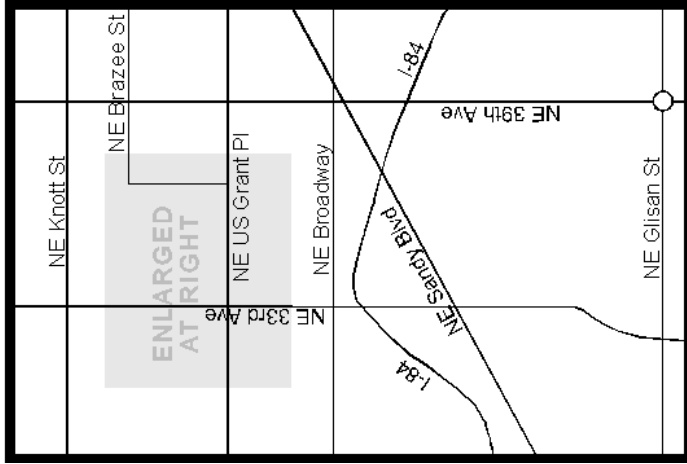

NATHAN THOMAS 6 v 6 FALL TOURNAMENT

N.E. PORTLAND

- From I-84 going west:
43rd Ave. Exit
Left on NE Halsey St.
Right on NE 39th Ave.
(Right lane)
- Left on NE Broadway
Right on NE 33rd Ave.
- From I-84 going east:
33rd Ave. Exit
Left on NE 33rd Ave.

TOURNAMENT AREA